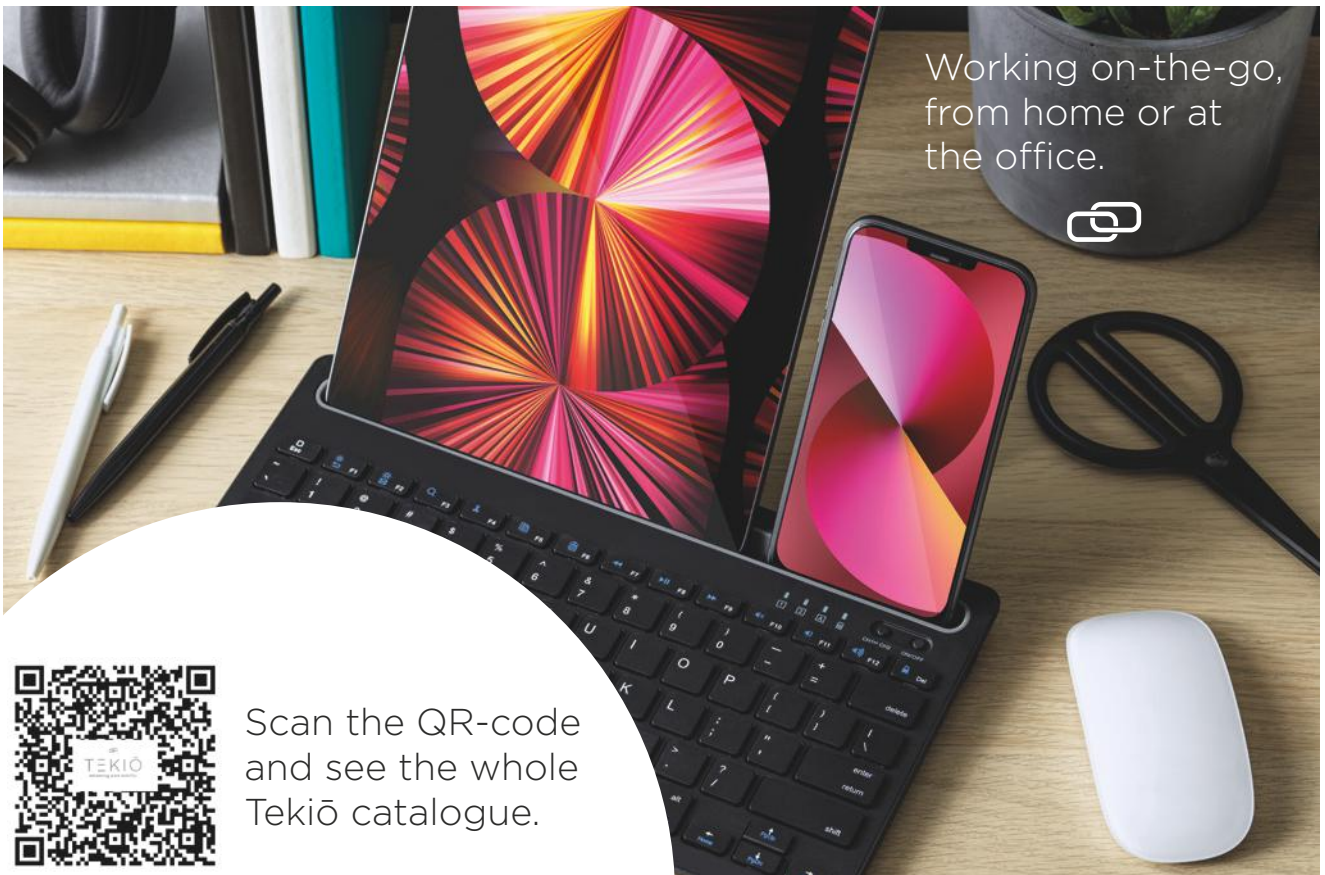

enhancing work mobility

A collection of stands for mobile phones, tablets and laptop computers.

Eco-friendly collection with smooth surface.

Working on-the-go, from home or at the office.

Scan the QR-code and see the whole Tekiō catalogue.