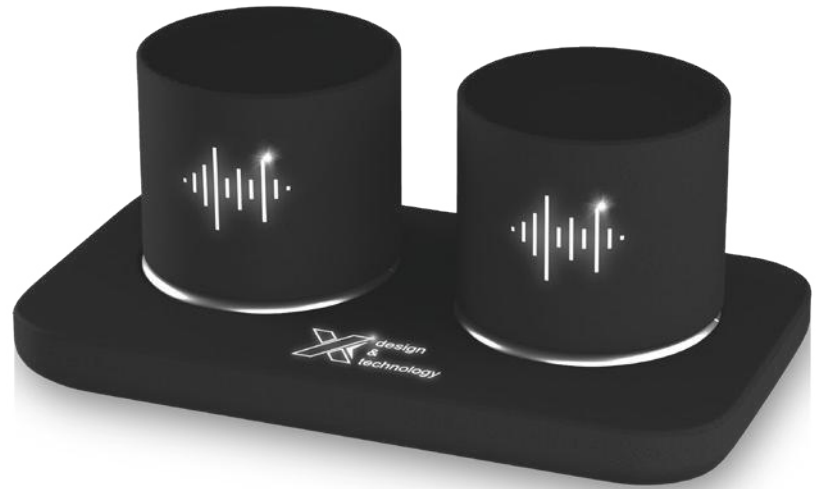

1PX028

SCX.DESIGN S40 LIGHT-UP DUAL STEREO SPEAKER STATION

Ⓜ Rubber, Aluminium 13.5 x 8 x 5.4 cm

SCX
.design