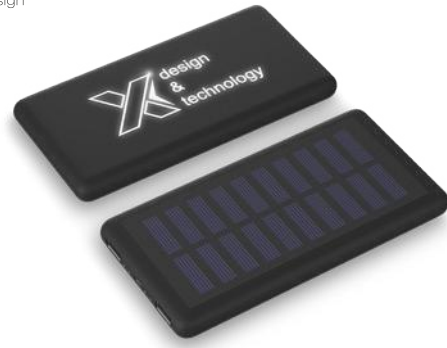

SCX.DESIGN P15 LIGHT-UP 5000 MAH POWERBANK

Ⓜ Rubber, Recycled PET Plastic

13.8 x 6.6 x 0.85 cm Ⓜ Ⓢ Ⓣ Ⓤ Ⓥ Ⓦ Ⓧ Ⓨ Ⓩ

SCX
.design

1PX021

SCX.DESIGN P30 8000 MAH LIGHT-UP SOLAR POWERBANK

Ⓜ Rubber, Recycled PET Plastic

15.3 x 7.6 x 1.4 cm Ⓜ Ⓢ Ⓣ Ⓤ Ⓥ Ⓦ Ⓧ Ⓨ Ⓩ

SCX
.design