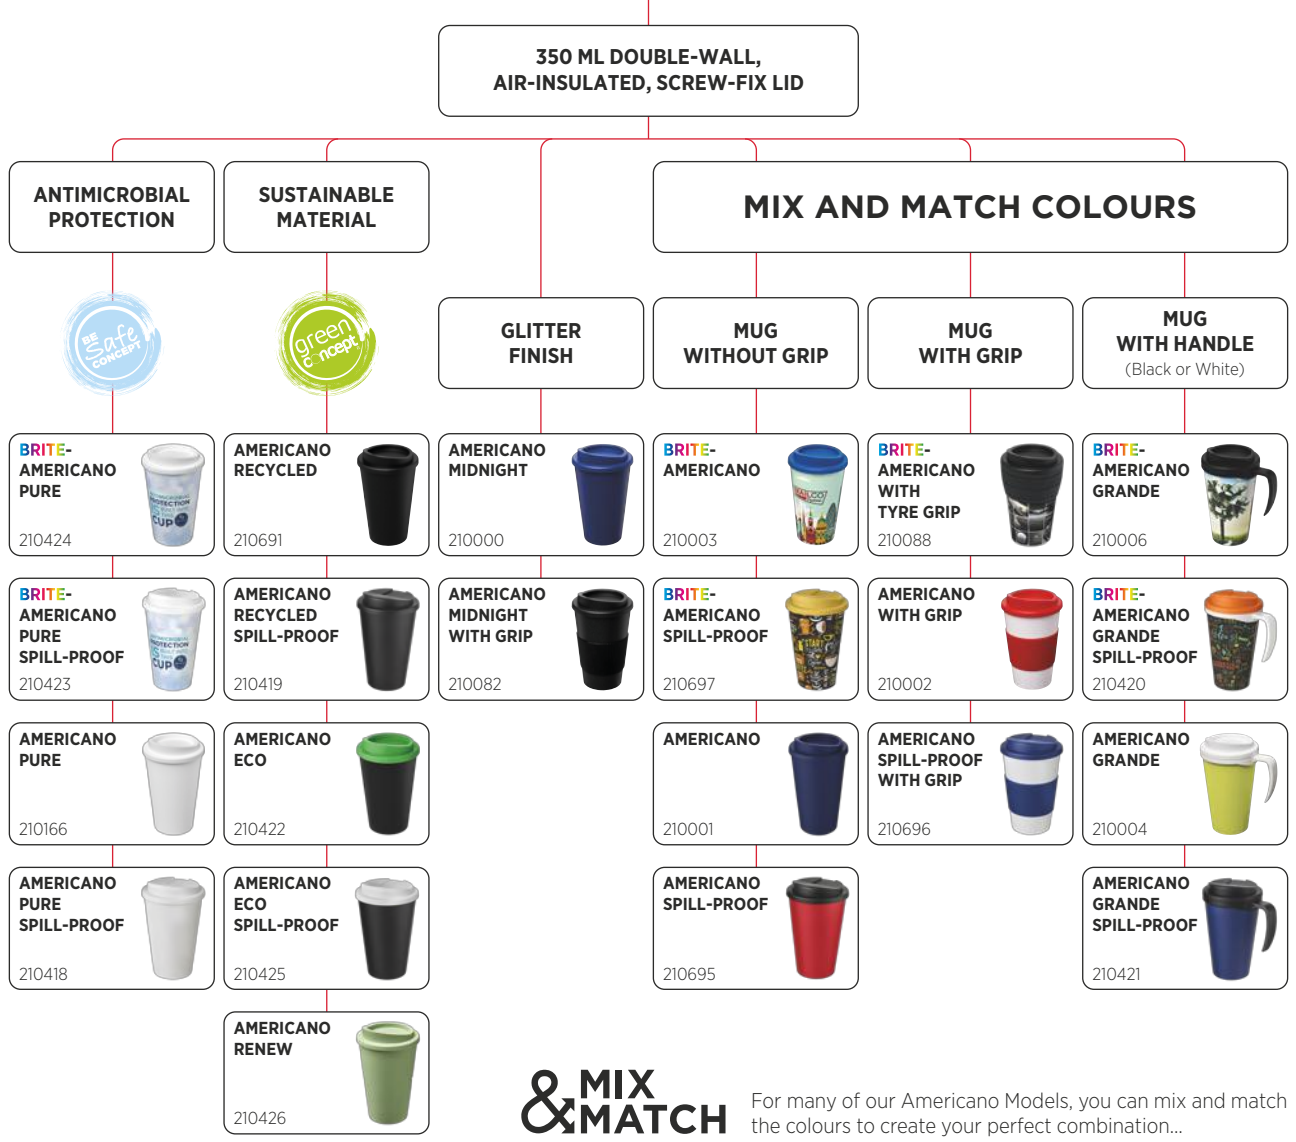

④ Ceramic 10.9 x 21.7 x 10.9 cm ○●●●●●●●

**bullet****100628****CERAMIC SUBLIMATION MUG 4-PIECES GIFT SET**

④ Ceramic 20.7 x 20.7 x 10.2 cm ○●●●●●●●

# CAMELBAK®

# WHICH *Americano*® IS RIGHT FOR YOU? FIND OUT HERE...