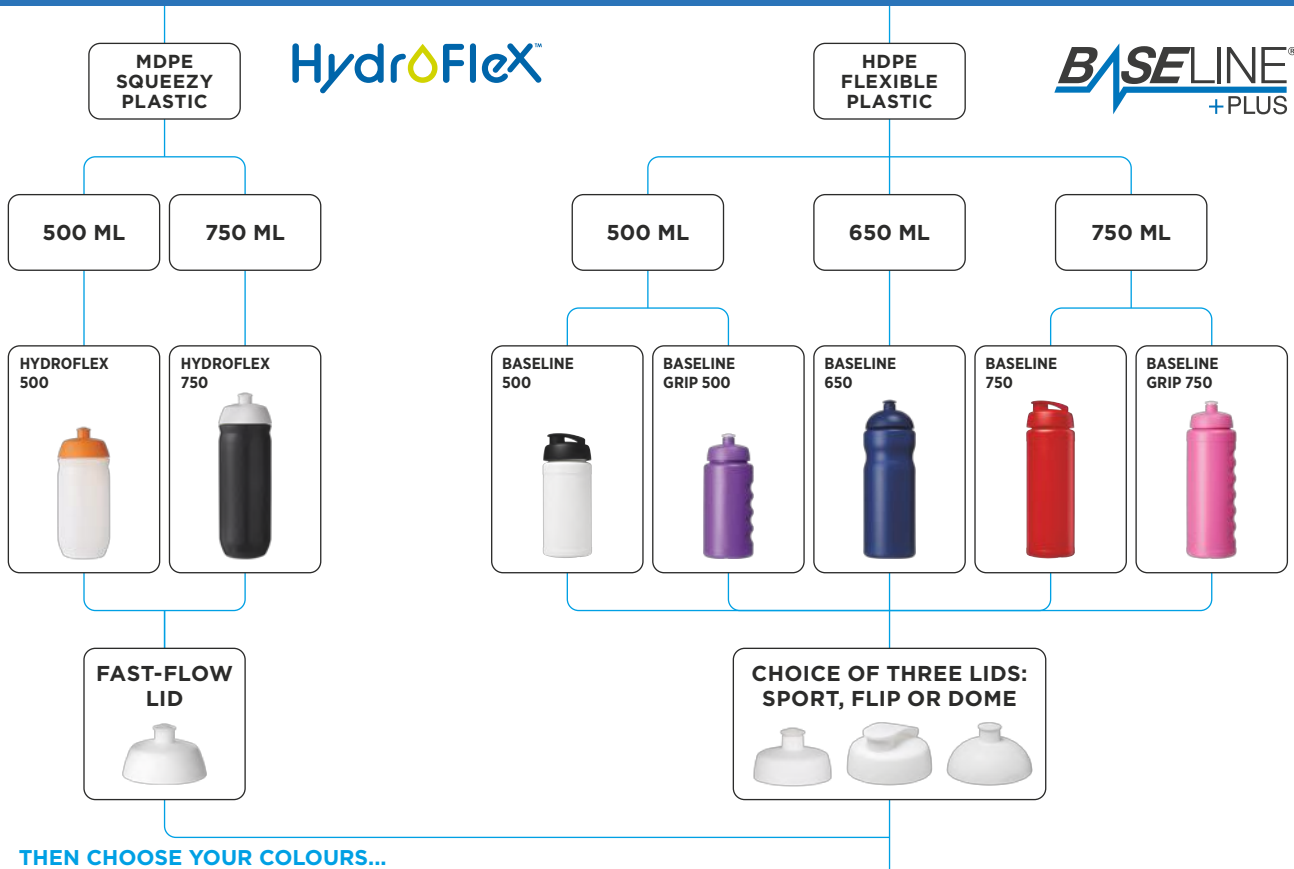

THEN CHOOSE YOUR COLOURS...

BOTTLE COLOURS:		LID COLOURS:	
HF 500		500	
HF 750		GRIP 500	
		650	
		750	
		GRIP 750	

Aqua 7466	Black 7466	Blue 288	Green 7481	Lime 380
Orange 158	Pink 225	Purple 2077	Red 2035	White 120

& MIX & MATCH