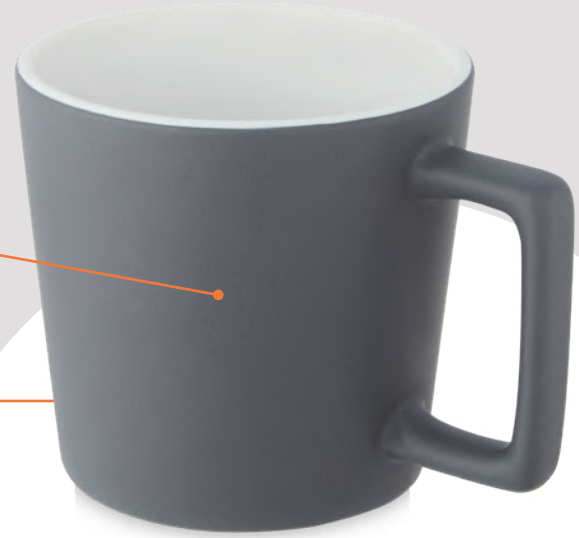

*Avenue*

100676

**IRIS 330 ML GLASS MUG**

Ⓜ Borosilicate glass 📏 Ø 8.5 x 11 cm ☞ ☞ ☞ ☞

MODERN DESIGNED CERAMIC MUG WITH MATT FINISHING

**bullet®**

100900

**CALI 370 ML CERAMIC MUG WITH MATT FINISH**