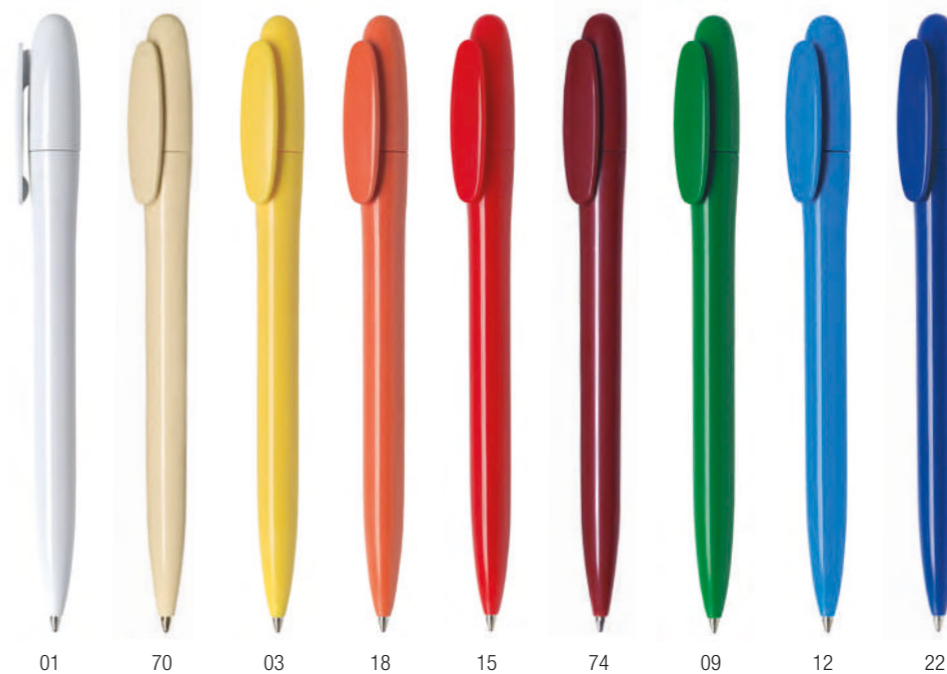

Bay B500 – C

colori coprenti con finitura lucida
solid colours with glossy finish

04 nero / tampografia 30 x 7 mm
04 black / pad printing 30 x 7 mm