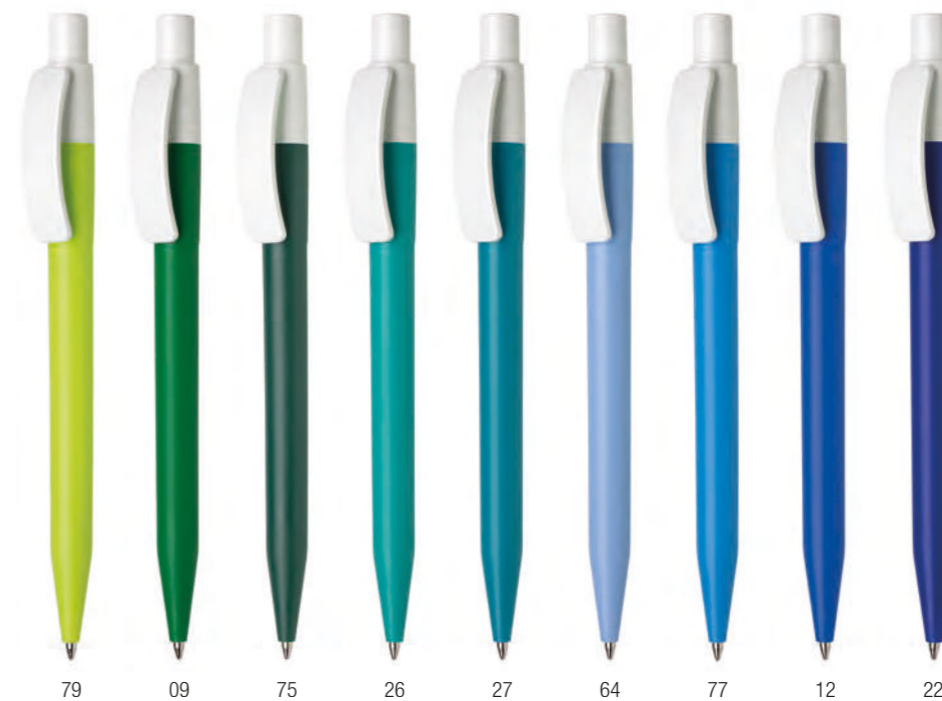

Colori con finitura matt e clip bianca: una nuova combinazione facile e grintosa.

*Colours with matt finish and white clip:
an easy, gritty new combination.*