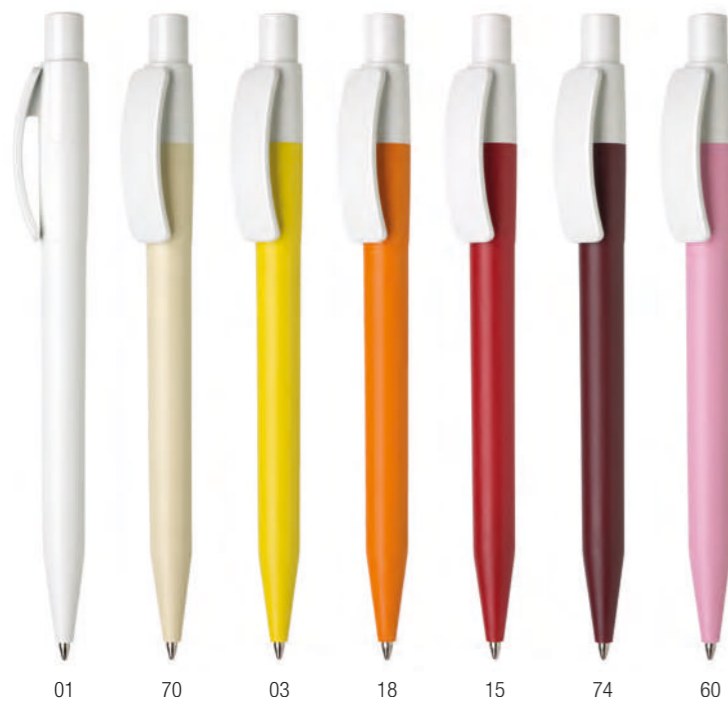

Pixel

PX40 – MATT CB

fusto in colore coprente con finitura satinata,
clip e tappino in colore bianco coprente lucido
solid colour barrel with matt finish, solid glossy
white colour clip and push-button

NEW

61 magenta / tampografia 30 x 8 mm
61 magenta / pad printing 30 x 8 mm