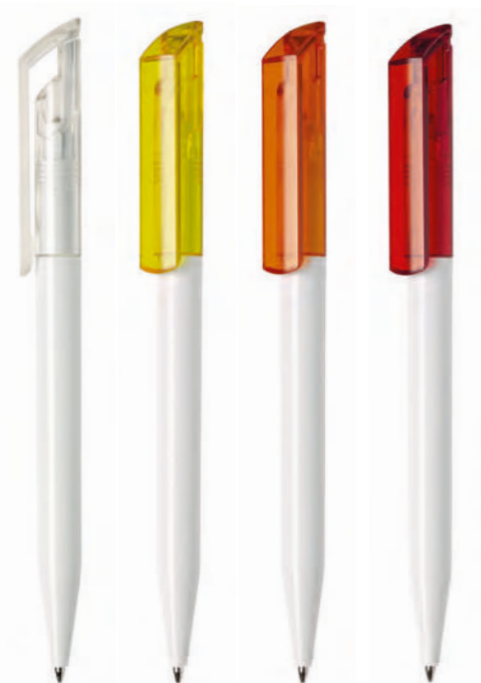

Zink

Z1 – B 30

fusto bianco coprente lucido, cappuccio
in colore trasparente con finitura lucida
solid glossy white barrel, transparent
colour cap with glossy finish

41 magenta / tampografia 43 x 9 mm
41 magenta / pad printing 43 x 9 mm

39 52 53 45