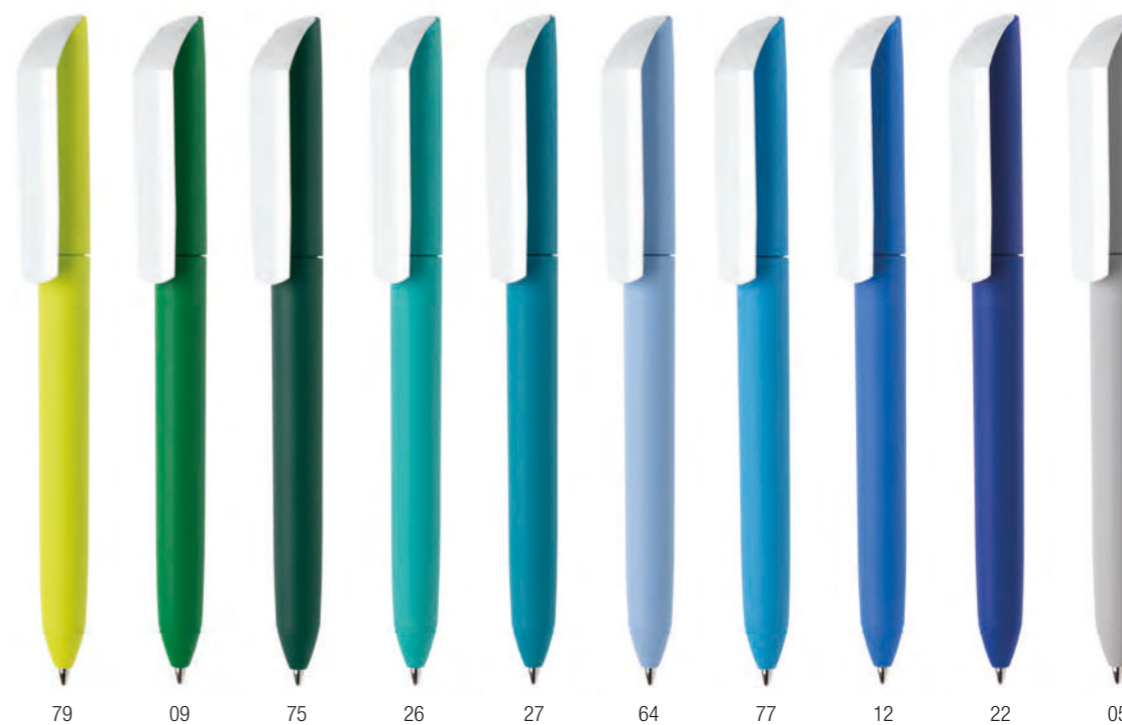

Flow Pure F2 P – GOM CB

fusto e cappuccio in colore coprente gommato,
clip in colore bianco lucido
solid colour barrel and cap with rubber finish,
solid white colour clip with glossy finish

71 viola chiaro / tampografia 40 x 9 mm
71 light violet / pad printing 40 x 9 mm

04 nero / tampografia 40 x 9 mm
04 black / pad printing 40 x 9 mm