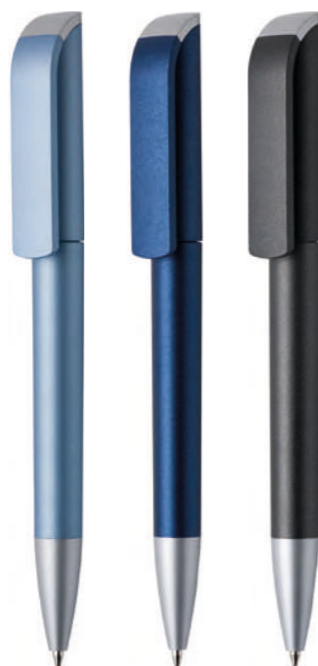

85 rosso / tampografia 40 x 9 mm
85 red / pad printing 40 x 9 mm

94

95

96